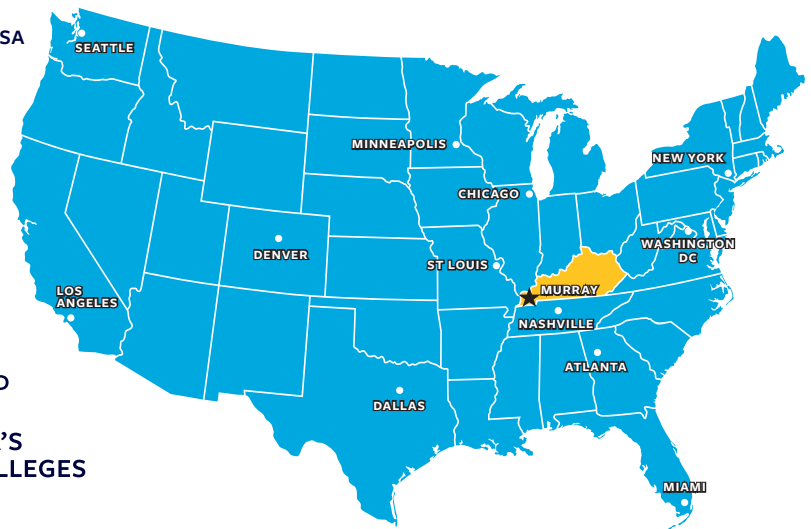

Welcome International Students!

MURRAY STATE
UNIVERSITY

Murray, Kentucky, USA

PUBLIC UNIVERSITY
FOUNDED IN 1922

LOCATED IN
KENTUCKY, USA

#1 IN CAMPUS
SAFETY INITIATIVES
- SAFE CAMPUS

9,456
STUDENTS ENROLLED

80,000
ALUMNI WORLDWIDE

16:1
STUDENT TO
FACULTY RATIO

148
ACADEMIC
PROGRAMS

50
COUNTRIES
REPRESENTED

30+ CONSECUTIVE YEARS
TOP TIER UNIVERSITY
TOP 10 REGIONAL UNIVERSITY FOR QUALITY AND VALUE

- U.S. NEWS & WORLD REPORT, 2023 RANKINGS

AMERICA'S
BEST COLLEGES
- FORBES

Most Popular Undergraduate Programs

- Accounting
- Advertising
- Agricultural Science
- Animal Technology
- Applied Physics
- Biology
- Business Administration
- Chemistry
- Civil and Sustainability Engineering
- Computer Information Systems
- Computer Science
- Criminal Justice
- Cybersecurity
- Cybersecurity and Network Management
- Earth and Environmental Sciences
- Economics
- Electromechanical Engineering
- Elementary School Education
- Engineering Graphics and Design
- Engineering Physics
- Exercise Science
- Finance
- Graphic Communications Management
- Health and Physical Education
- Interdisciplinary Early Childhood Education
- International Studies
- Journalism
- Logistics and Supply Chain Management
- Management
- Manufacturing Engineering Technology
- Marketing
- Mathematics
- Music
- Nonprofit Leadership Studies
- Nursing
- Nutrition, Dietetics and Food Management
- Occupational Safety and Health
- Physics
- Organizational Communication
- Political Science
- Public and Community Health
- Public Relations
- Social Work
- Technology
- Television Production
- Wildlife and Conservation Biology

Transfer Students in the US:
August 1

APPLY NOW!

murraystate.edu/international
msu.intl@murraystate.edu
+1 270 809 4223

 **MURRAY STATE**
UNIVERSITY

We are Racers.