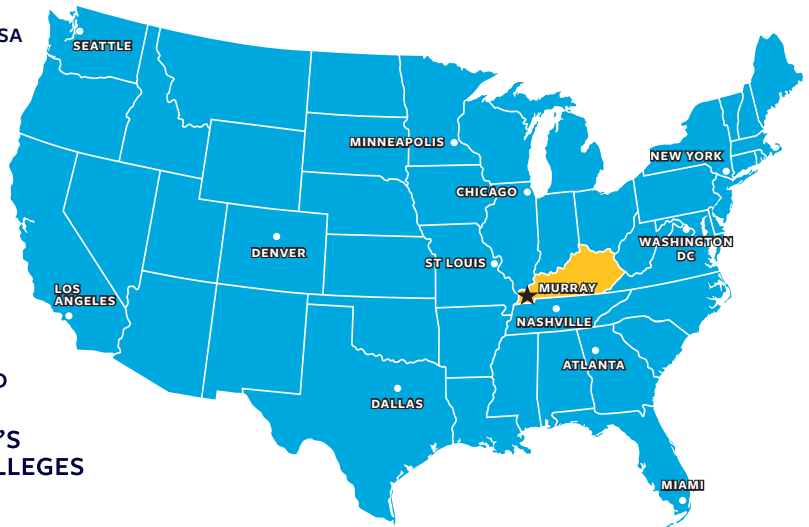

Welcome International Students!

**MURRAY STATE
UNIVERSITY**

Murray, Kentucky, USA

**PUBLIC UNIVERSITY
FOUNDED IN 1922**

**LOCATED IN
KENTUCKY, USA**

**#1 IN CAMPUS
SAFETY INITIATIVES**
- SAFE CAMPUS

9,456
STUDENTS ENROLLED

80,000
ALUMNI WORLDWIDE

16:1
STUDENT TO
FACULTY RATIO

148
ACADEMIC
PROGRAMS

50
COUNTRIES
REPRESENTED

30+ CONSECUTIVE YEARS
TOP TIER UNIVERSITY
TOP 10 REGIONAL UNIVERSITY FOR QUALITY AND VALUE
- U.S. NEWS & WORLD REPORT, 2023 RANKINGS

Doctoral: October 15

English Language: Anytime

Transfer Students in the US:
December 15

FALL SEMESTER

Bachelor's: July 19

Master's: June 28

Doctoral: June 28

English Language: Anytime

Transfer Students in the US:
August 1

APPLY NOW!

For admission process contact:
info@indoglobalstudies.org

We are Racers.